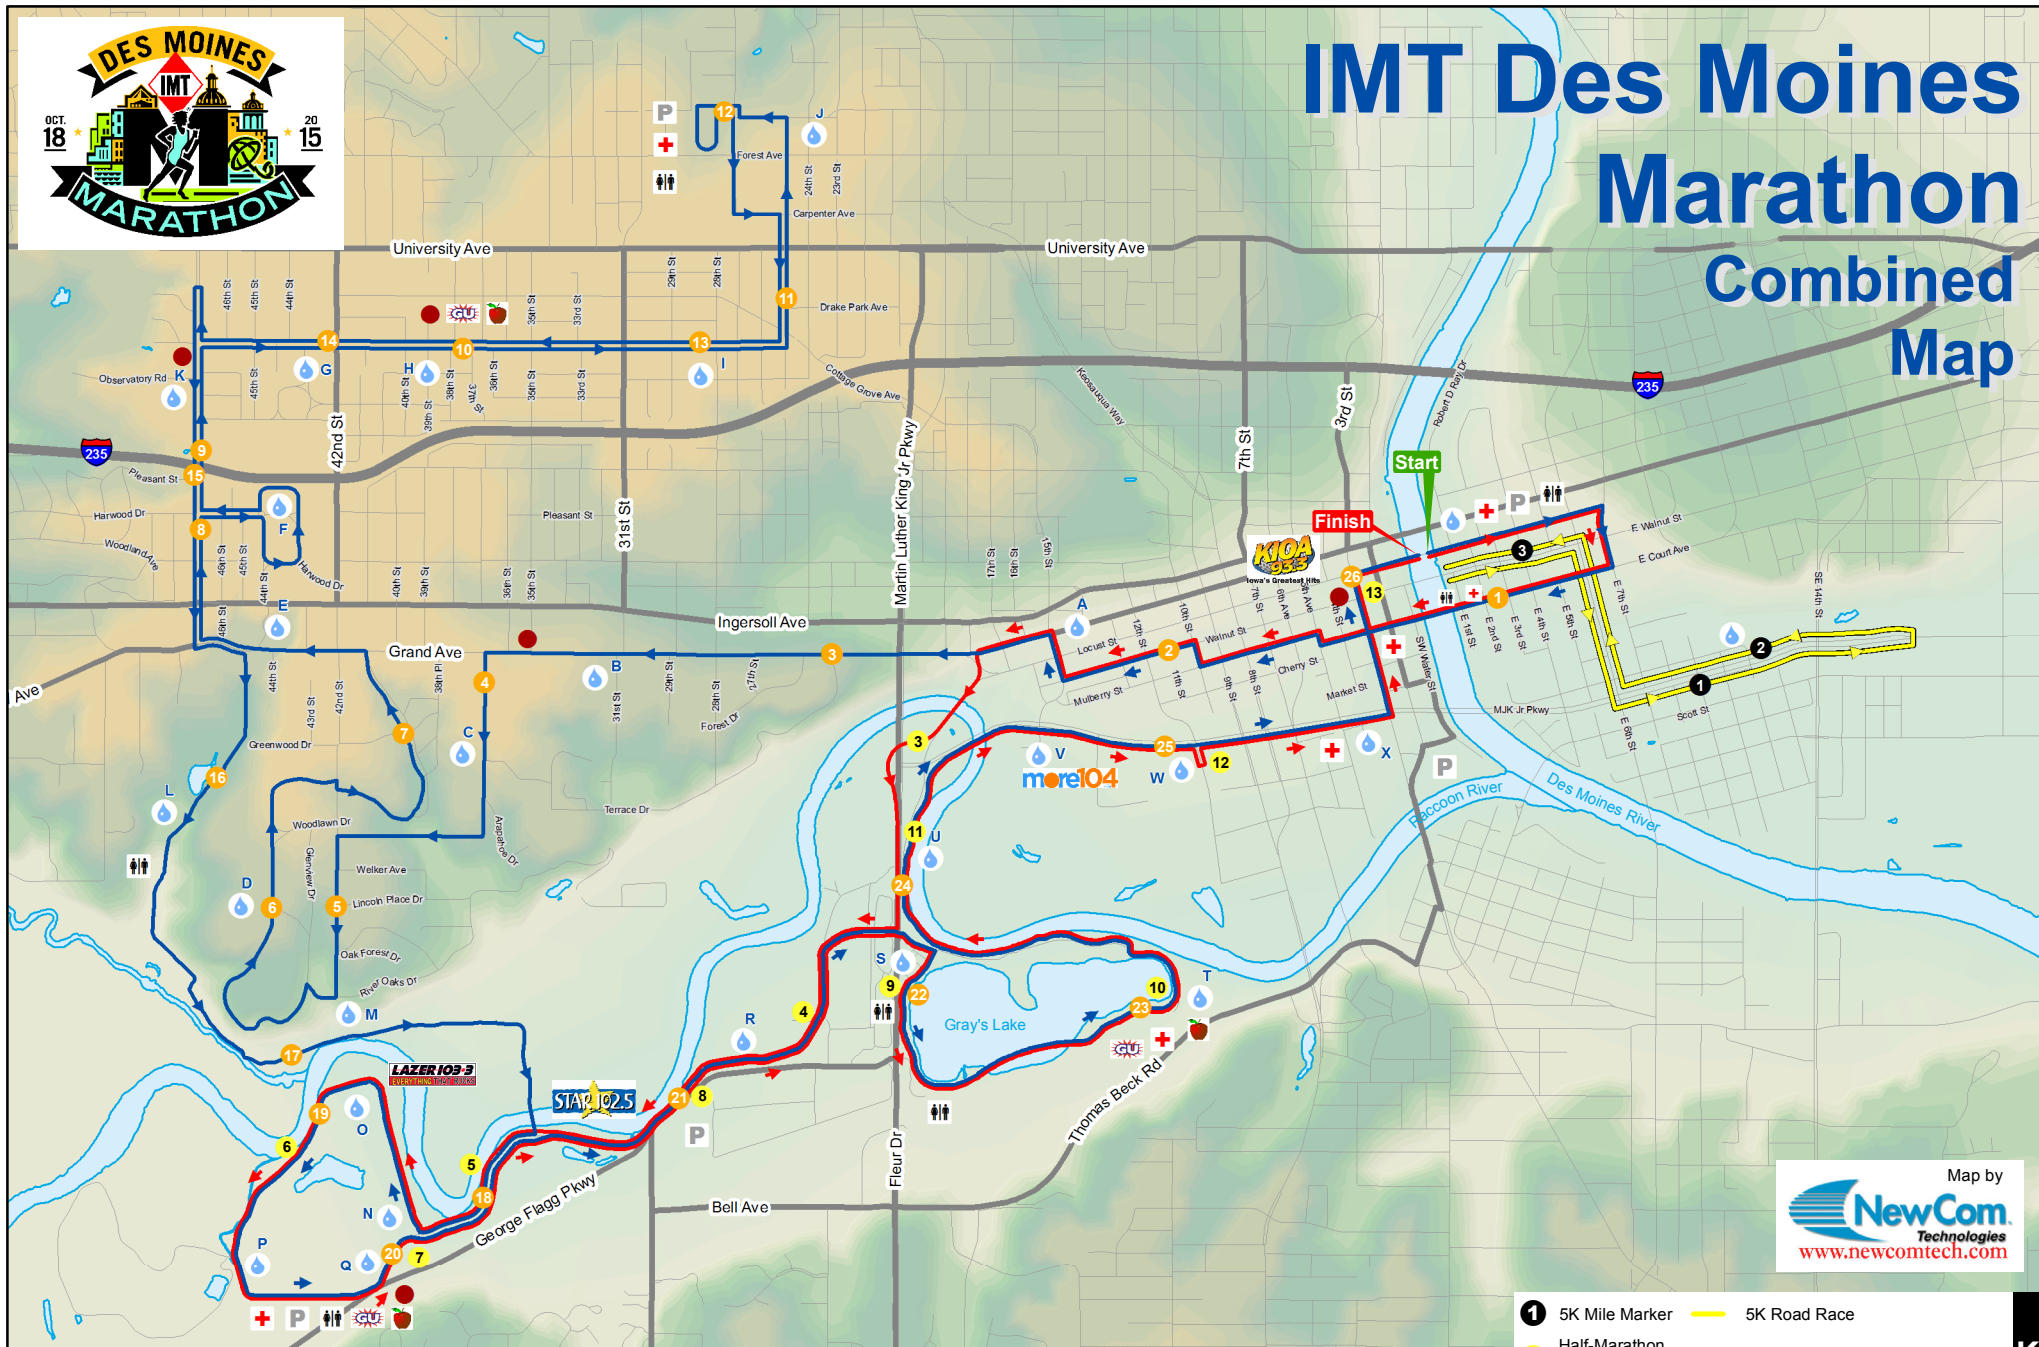

IMT Des Moines Marathon Combined Map

Map by

www.newcomtech.com

KEY

- ① 5K Mile Marker
- ② Half-Marathon Mile Marker
- ③ Marathon Mile Marker
- + Aid Station
- 🍌 Energy Gels
- 🍎 Fruit Stand
- 🚚 5K Road Race
- 🏃 Half-Marathon
- 🏃 Marathon
- 👤 Spectators
- 🚻 Restroom
- 💧 Water Stations
- P Parking