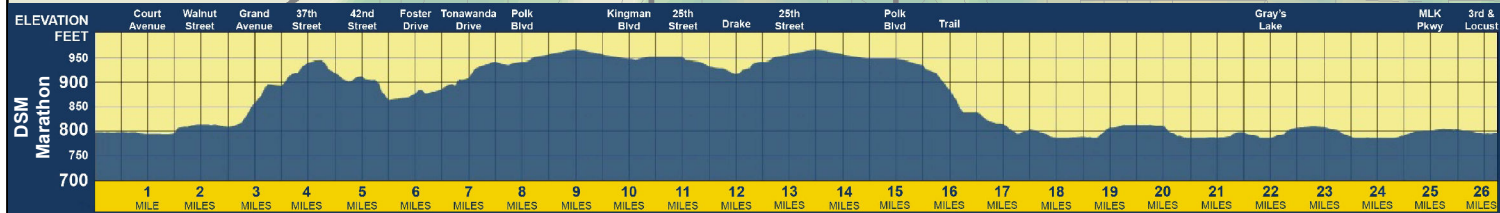

IMT Des Moines Marathon Combined Map

Map by

www.newcomtech.com

KEY

- ① 5K Mile Marker
- ② Half-Marathon Mile Marker
- ③ Marathon Mile Marker
- + Aid Station
- 🍌 Energy Gels
- 🍎 Fruit Stand
- 🚚 5K Road Race
- 🏃 Half-Marathon
- 🏃 Marathon
- 👤 Spectators
- 🚻 Restroom
- 💧 Water Stations
- P Parking